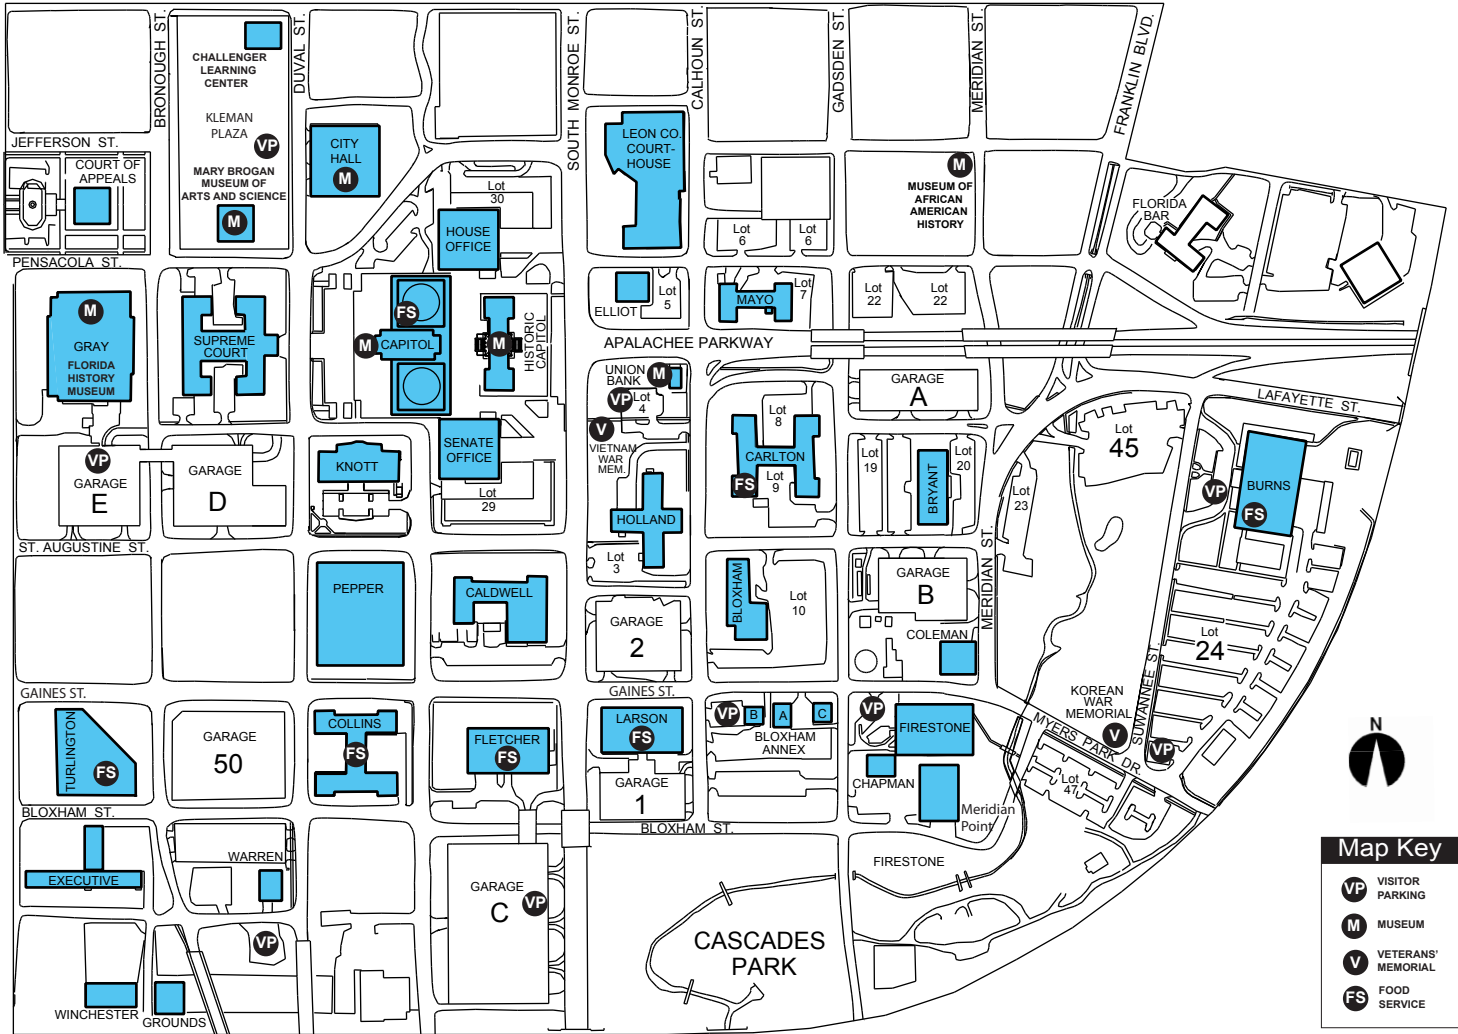

Building Information

Real Estate Development and Management

4050 Esplanade Way
Tallahassee, Florida 32399
(850) 488-2074
dms.myflorida.com

Public Streets

Parking On City Streets

Metered parking is located on many of the streets within and surrounding the Capitol Center. These spaces are enforced by the Tallahassee Police Department.

Public parking is also available in Kleman Plaza (behind City Hall) and is accessible from Duval Street.

Facilities Managers (850 Area Code) Phone Numbers

Buildings Managed By The Department Of Management Services

BUILDING	PHONE	BUILDING	PHONE	BUILDING	PHONE
Bloxham	488-3439	Firestone	488-4943	Larson	414-7895
Bloxham Annex	488-4943	Fletcher	414-4895	Pepper	488-6325
Capitol	487-1534	Gray	487-1267	Meridian Point	921-0160
Carlton	488-4943	Grounds	488-5499	Senate Office	487-1534
Chapman	488-4943	Historic Capitol	487-1534	Turlington	488-1162
Coleman	488-3439	Holland	488-8542	Union Bank	488-4943
Collins	488-5638	House Office	487-1534	Warren	414-7895
Elliot	488-4943	Knott	487-1534	Winchester	414-7895
Executive	488-1162				

Garages and Lots

Parking On Public Facilities

Metered and non-metered parking is available in state and city owned parking lots and garages. On this map, these spaces are located by the visitor's parking symbol.

Parking Information 488-6683